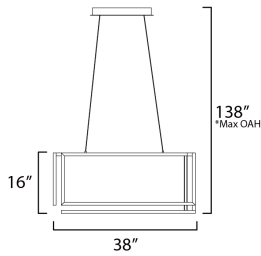

**PRODUCT DESCRIPTION**

A cubist work of art, the Penrose collection carefully calculates the structural form of a cube space when corners do not meet. This tracery of this shape is emphasized by its dedicated LED light source housed within aluminum channels and then cast in various directions. Available in Matte Black or Gold, this series is a feat of human engineering in design. Translating a mathematical challenge into a sculptural work of art with the function of delivering light to interior spaces.

**MEASUREMENTS**

DIMENSION : 16" L x 16" W x 38" H  
 MAX OAH : 138" OAH  
 HANGING WEIGHT : 14.77 lb

**LAMPING**

INPUT VOLTAGE : V  
 LUMENS : 5,400 Rated (3,420 Del.)  
 BULB : 1 x 108W LED DC Integrated , 108W Total  
 BULB INCLUDED : (Integrated)  
 CRI : 90 CRI  
 COLOR\_TEMP : 3000K

\*max overall height

**FINISHES OPTION**

- Black (BK)
- Gold (GLD)

**MATERIAL**

Aluminum, Steel

**RATINGS**

Dry Location

**ADDITIONAL**